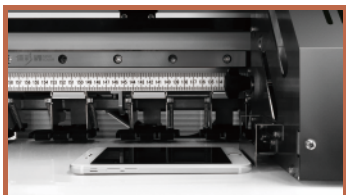

● Features 特点

Epson Official Supplied Printheads
Latest Epson Industrial Printhead i3200-U Equipped. Focus on super fast speed printing.

最新的爱普生i3200-U工业级喷头，专注高速打印

Water Cooling UV-LED Lamp

It is one of the world's top UV-LED, long lifespan, low heat, and instant on-off

装备世界顶级的UV-LED，寿命长，发热低，即时开关

Variable Dot Print Technology

Permitting the printer to provide smooth gradations, exceptional solid colors and optimum image quality in all print modes

使打印画面的颜色过渡更加自然，实现高质量成像

Anti-collision Function